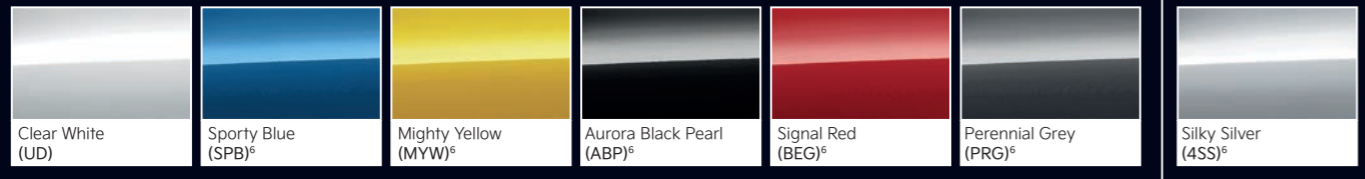

AEB with Forward Collision Warning System⁵ (Sport/GT-Line)

Single Zone Climate Control (GT-Line)

7 Speed DCT (GT-Line)

LED DRL and Front Fog Lights (GT-Line)

Exterior Colours

Interior Colours

Woven Tricot Cloth Trim (S/Sport)

Black Premium Grey Stitching (GT-Line)

Wheels

15" Steel (S)

17" Alloy (Sport)

17" Alloy (GT-Line)

Engines

74kW 1.4L Petrol (S/Sport)

74kW 1.0L Petrol Turbo (GT-Line)