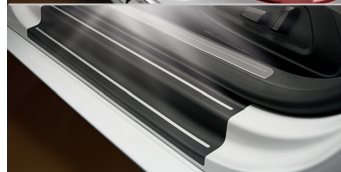

Sill Protection

An accessory which is both sensible and functional by protecting the heavily used door sills in the front and rear entrance areas against scratches and damage.

Black film with silver highlights
(as shown in the image) Part number: 3C8 071 310

Transparent film Part number: 3C8 071 310 A