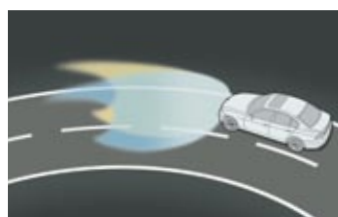

For Coupé and Convertible.

Wind deflector with printed design

Headlight washer system

For Saloon and Touring.

Exhaust pipe finishers in chrome*

M aerodynamic kit

For Coupé and Convertible.

Adaptive directional headlights