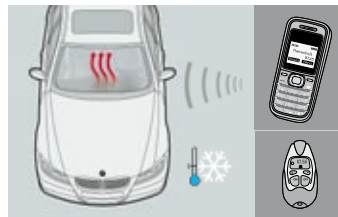

Independent heating