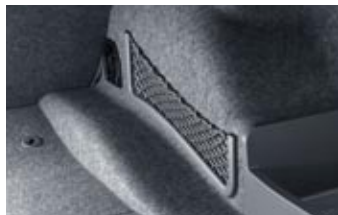

Luggage net