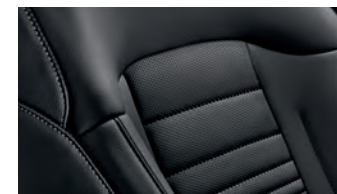

Steel Grey

Gravity Grey

Dawning Red

Vesta Blue

Jungle Green*

*Only available on X-Line and X-Line Limited. Visit kia.ca for full details.

Interior colours

LX
Black cloth

EX
Black leather (synthetic)

EX Premium
Carmine Red quilted leather (synthetic)

EX Premium
Black quilted leather (synthetic)

X-Line/X-Line Limited
Black quilted leather (synthetic)

X-Line Limited
Sage Green quilted leather (synthetic)