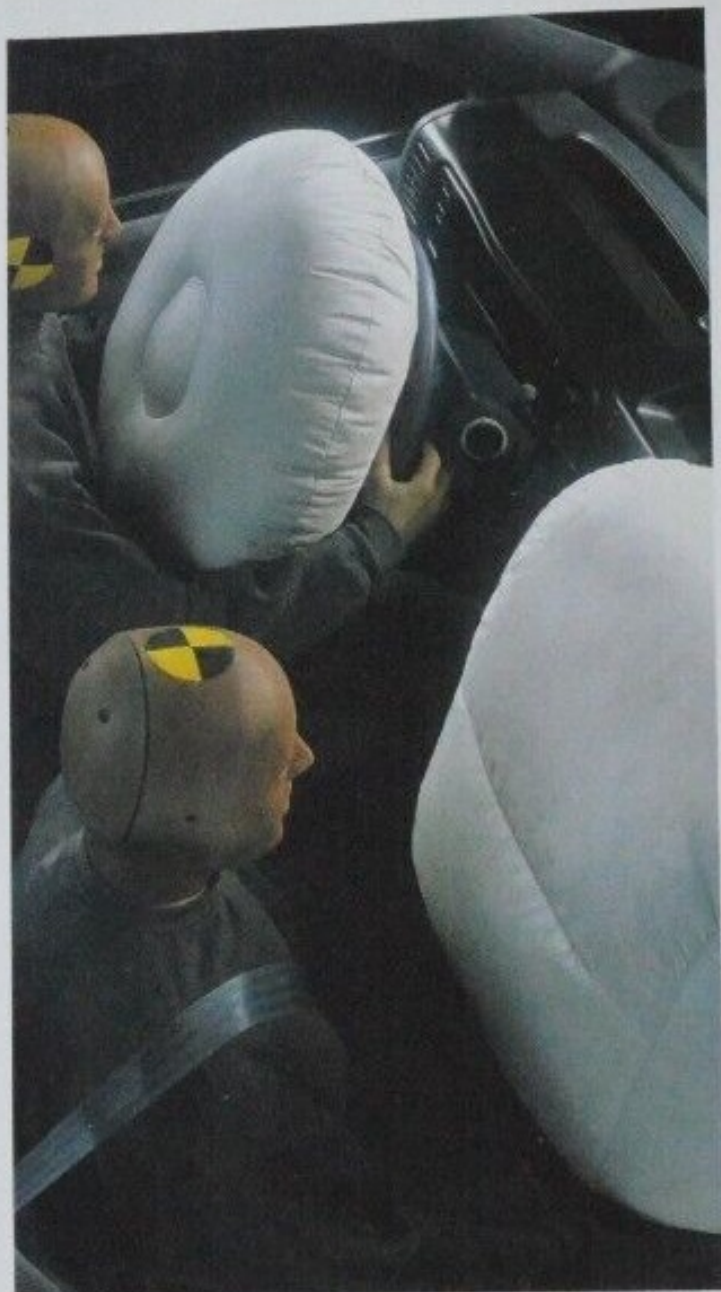

**DODGE CARAVAN SE
GRAND CARAVAN SE
1994**

Special Appearance Packages

**10TH ANNIVERSARY
LIMITED EDITION**

SE DECOR (GOLD ACCENT)

SE SPORT APPEARANCE

10TH ANNIVERSARY LIMITED EDITION

To celebrate a decade of minivan leadership, Dodge offers this special package that combines the two-tone appearance of a Caravan LE model

Caravan SE 10th Anniversary Limited Edition Package

SE DECOR (GOLD ACCENT) PACKAGE

The SE Decor Package, optional on all SE models, features a "monochrome" look with body colour front and rear fascias as well as distinctive gold accent colour aluminum wheels with P205/70 15-inch tires. Also included are a gold tape stripe around the side windows plus gold colour decals.

Caravan SE Decor Package

Caravan SE Sport Appearance Package

SE SPORT APPEARANCE

Optional on all SE models, the Sport Appearance Package offers responsive handling with a Sport-Handling Package (FWD only) and 15-inch cast aluminum wheels. Appearance features include accent colour front and rear fascias and bodyside mouldings, "Sport Wagon" decals (FWD only) and front fog lamps. Sunscreen glass and a leather-wrapped steering wheel add a luxurious touch.

Driver's and passenger's side air bags

Caravan SE cloth-faced trim shown with optional 7-passenger seating and optional Built-in Child Seats (folded).

SELECTED STANDARD EQUIPMENT CHART

	Caravan SE FWD	Grand Caravan SE FWD	Grand Caravan SE AWD
--	----------------	----------------------	----------------------