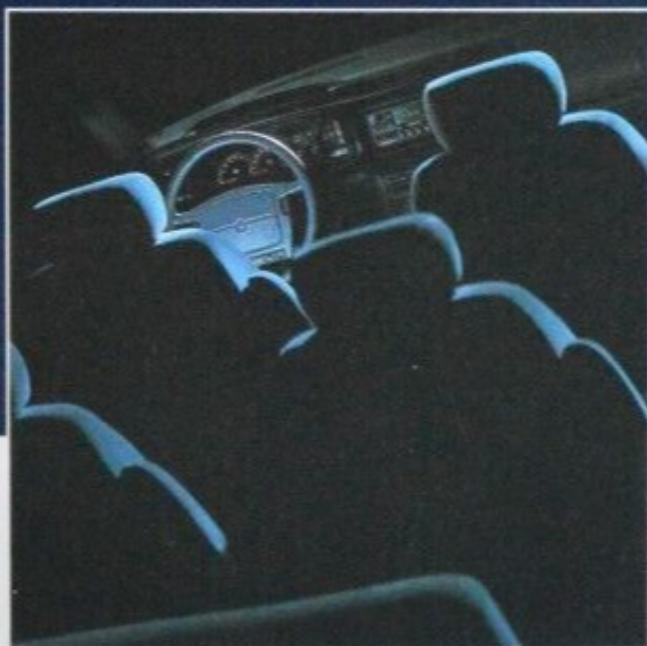

**DODGE CARAVAN SE
GRAND CARAVAN SE
1994**

Special Appearance Packages

**10TH ANNIVERSARY
LIMITED EDITION**

SE DECOR (GOLD ACCENT)

SE SPORT APPEARANCE

10TH ANNIVERSARY LIMITED EDITION

To celebrate a decade of minivan leadership, Dodge offers this special package that combines the two-tone appearance of a Caravan LE model

Caravan SE 10th Anniversary Limited Edition Package

SE DECOR (GOLD ACCENT) PACKAGE

The SE Decor Package, optional on all SE models, features a "monochrome" look with body colour front and rear fascias as well as distinctive gold accent colour aluminum wheels with P205/70 15-inch tires. Also included are a gold tape stripe around the side windows plus gold colour decals.

Caravan SE Decor Package

Caravan SE Sport Appearance Package

SE SPORT APPEARANCE

Optional on all SE models, the Sport Appearance Package offers responsive handling with a Sport-Handling Package (FWD only) and 15-inch cast aluminum wheels. Appearance features include accent colour front and rear fascias and bodyside mouldings, "Sport Wagon" decals (FWD only) and front fog lamps. Sunscreen glass and a leather-wrapped steering wheel add a luxurious touch.