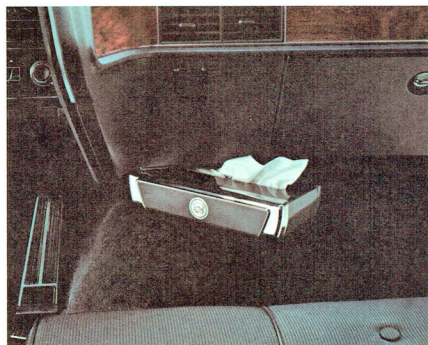

SHOULDER BELTS *For outer rear-seat passengers.*
Perfectly complementing the front-seat shoulder belts provided as standard equipment, rear-seat shoulder belts feature the same easy-to-adjust buckles with convenient pushbutton release.

RADIO FOOT-CONTROL SWITCH *Change stations without looking.*
The pleasures of your AM Cadillac Radio are made even more convenient with the Radio Foot-control Switch. A tap of the toe enables you to change stations at will, while keeping both hands on the steering wheel and your eyes on the road.

LITTER BOX *Perfect answer to where to put soiled tissues.*

The Cadillac Litter Box helps you keep your Cadillac's interior, highways too, neat and litter-free. In handsome ebony plastic, it has a distinctive Cadillac crest and flexible, weighted base. For front and rear compartments.

TISSUE DISPENSER *Indispensable for its convenience.*

The attractive finish and colorful Cadillac crest make the Tissue Dispenser a harmonious addition, as well as a thoughtful consideration, especially appreciated by feminine passengers. Mounts below the instrument panel . . . swings out for immediate availability.