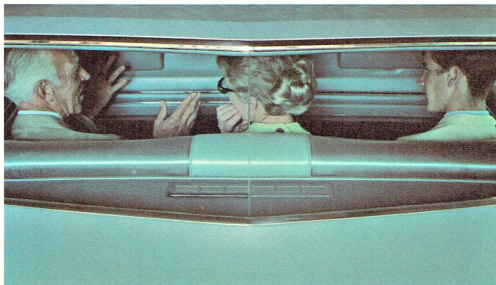

TRUMPET HORN

Harmonious way to personalize your Cadillac.

Add the high "C" note of the Trumpet Horn to the tones of the horns already provided and the result is an especially pleasing, melodious and readily distinguishable warning signal.