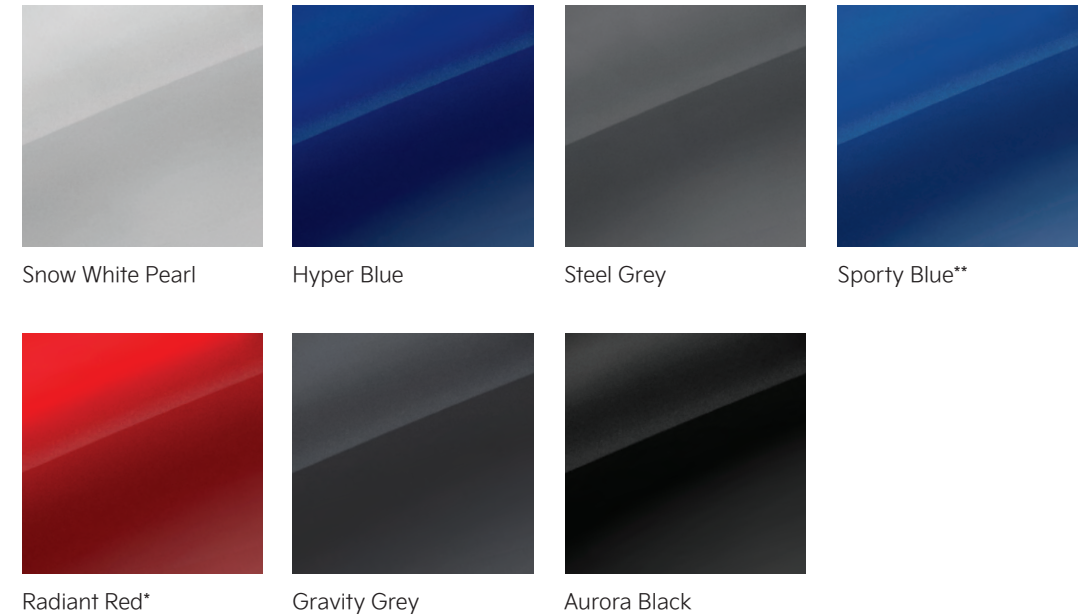

## Exterior colours

## Exterior colours

Snow White Pearl

Steel Grey

Aurora Black

Runway Red

Gravity Blue