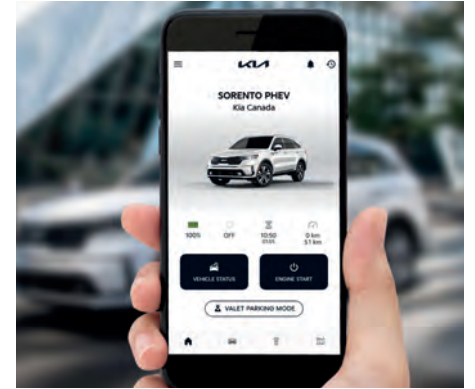

The 2024 Sorento PHEV

Movement that inspires

Explore confidently

Boldly explore the open road with the Plug-in Hybrid's fully electric driving range of up to 51 km. The hybrid battery system ensures the fuel-efficient adventure never stops.

Keep tabs on all your vehicle's important stats with the advanced available Kia Connect app.

Heads-up display (HUD) lets you keep your eyes on the road by subtly projecting key driving information on the windshield.*

Panoramic sunroof for a brighter and airier cabin.*

Multi-zone automatic climate control lets you set your ideal cabin temperature.

Blind view monitor displays the blind spot in the direction your turn signal is indicating.*